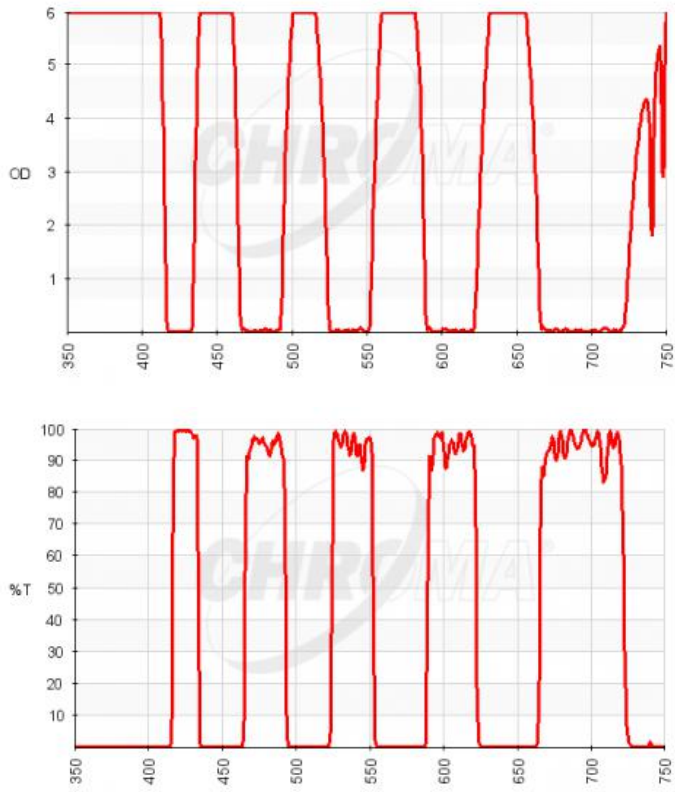

发射片 ZET405/445/514/561/640m

规格说明:

PLOT	FILTERS	TYPE	%T-OD	AOI	DATA
.	ZET405/445/514/561/640m	EM		0°	ASCII